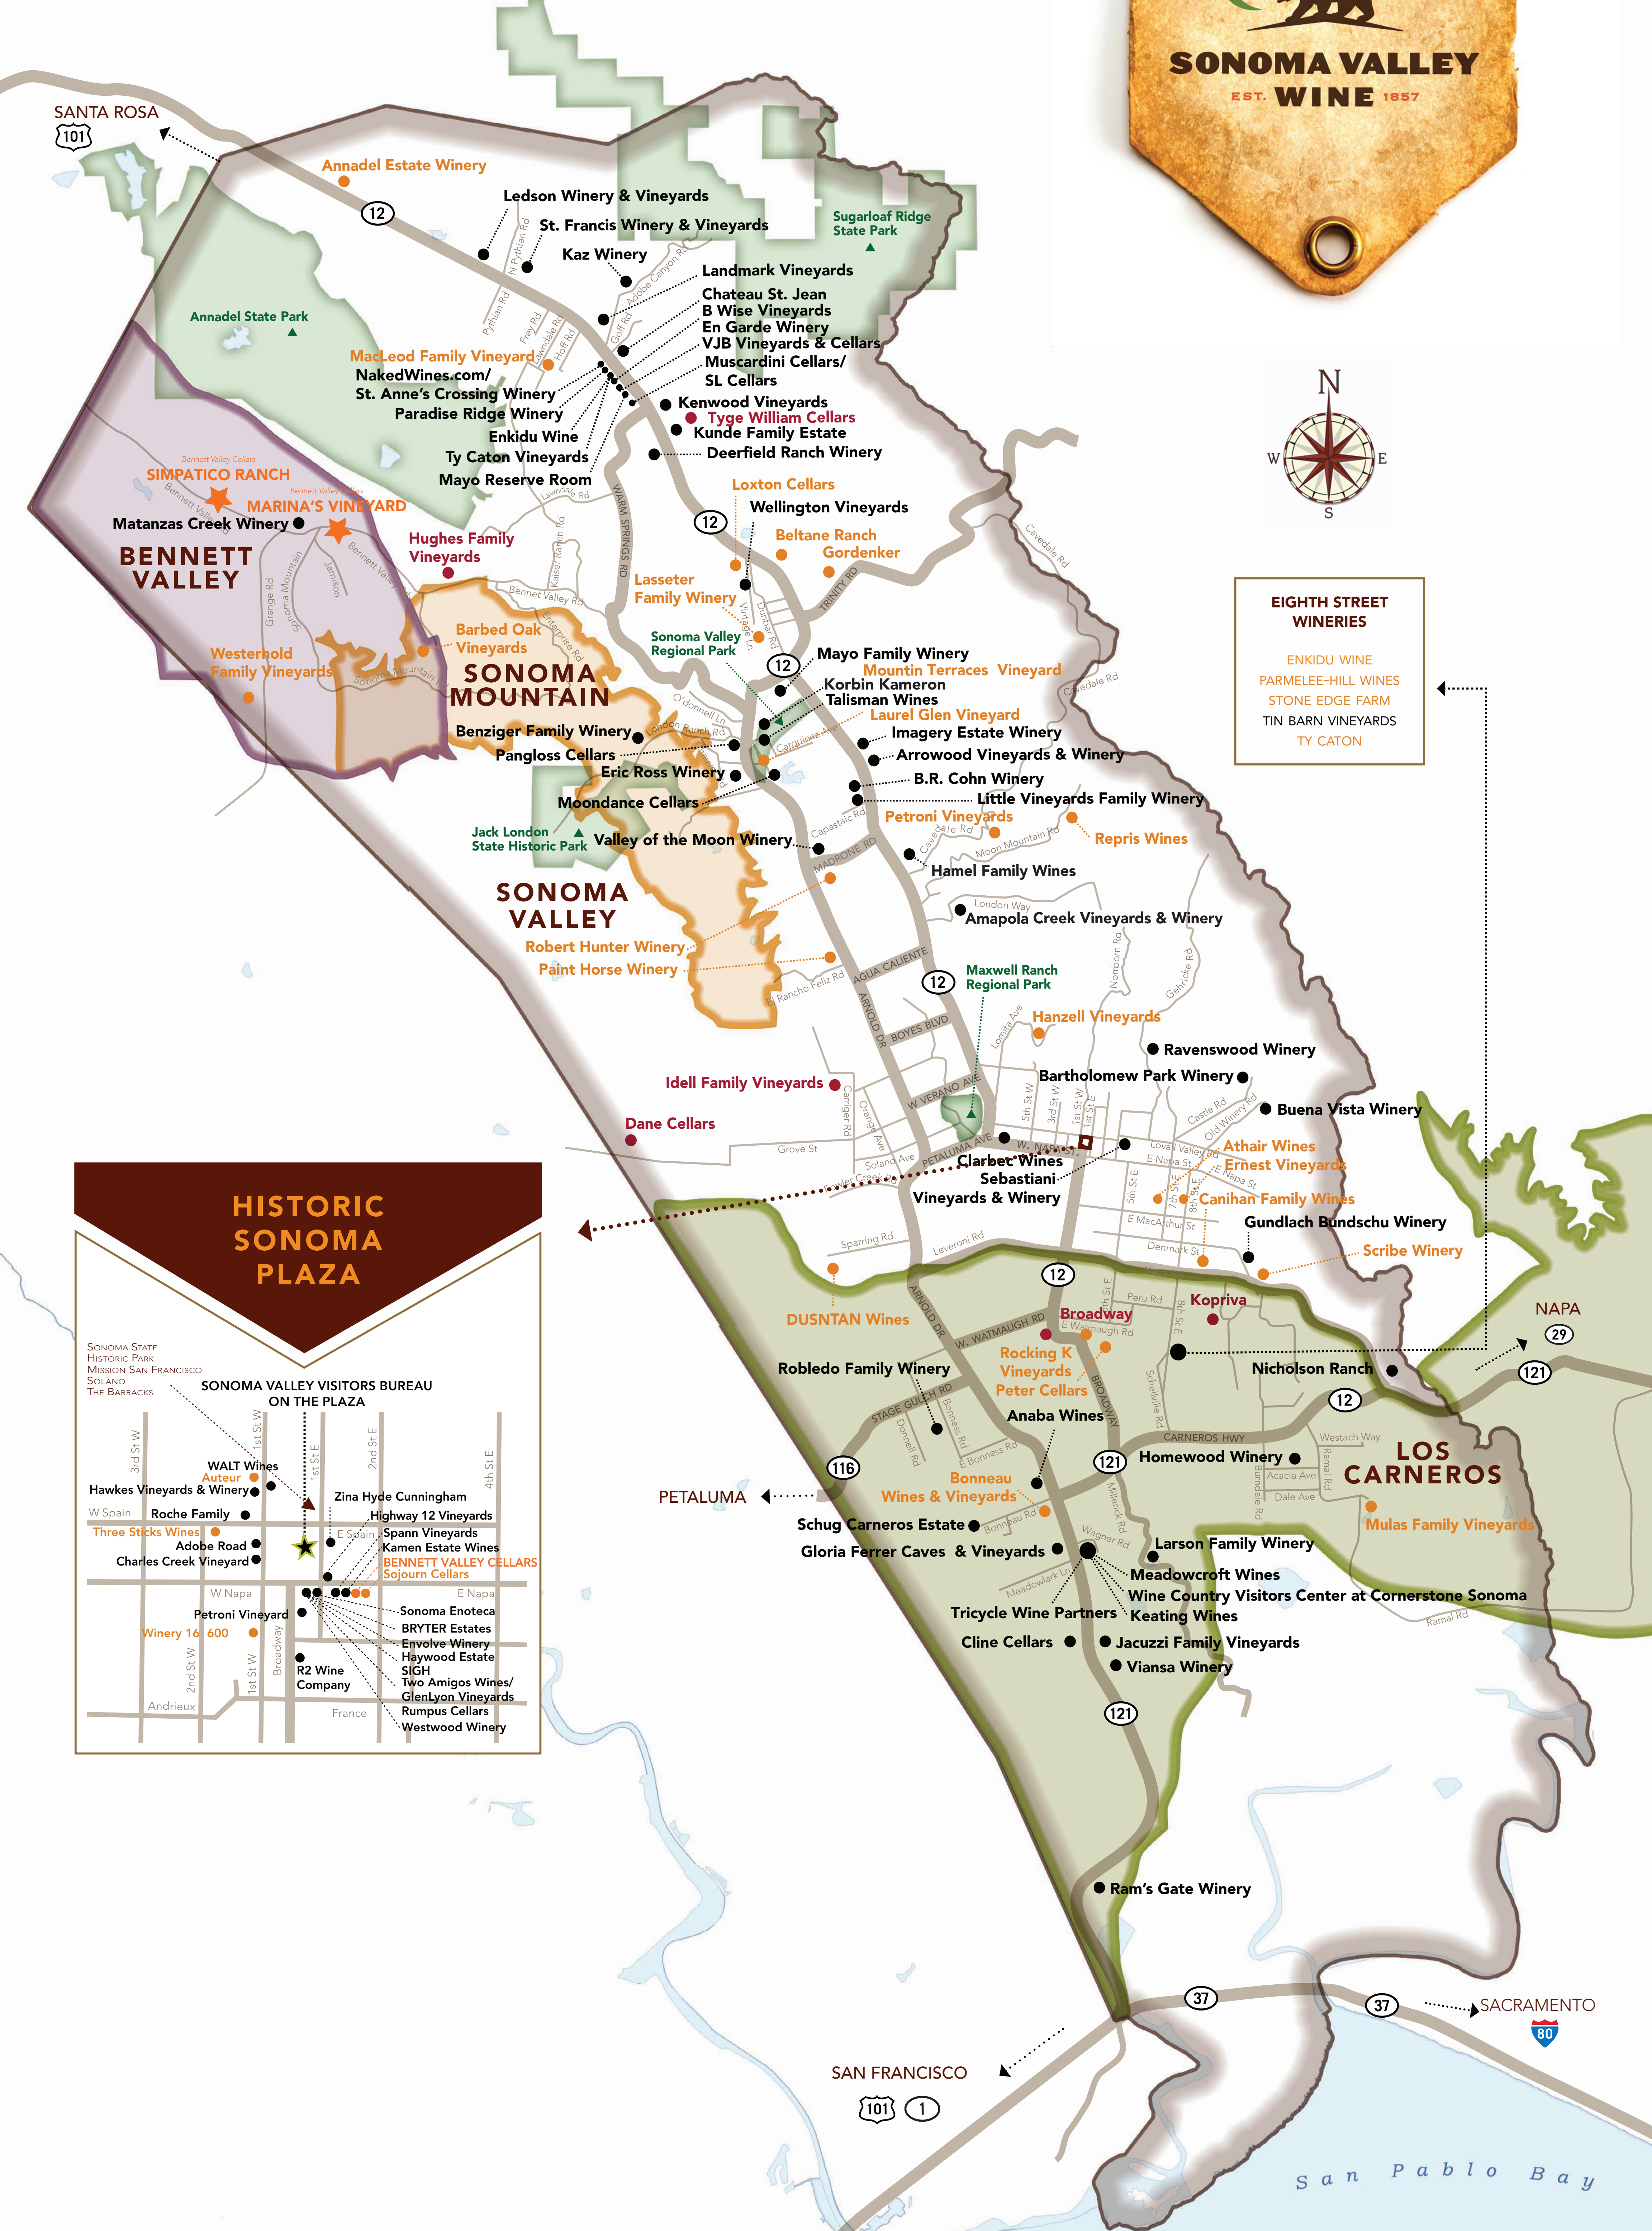

EIGHTH STREET WINERIES

- ENKIDU WINE
- PARMELEE-HILL WINES
- STONE EDGE FARM
- TIN BARN VINEYARDS
- TY CATON

HISTORIC SONOMA PLAZA

SONOMA STATE HISTORIC PARK
MISSION SAN FRANCISCO
SOLANO
THE BARRACKS

SONOMA VALLEY VISITORS BUREAU ON THE PLAZA

WALT Wines
Auteur

Hawkes Vineyards & Winery

Roche Family

Three Sticks Wines

Adobe Road

Charles Creek Vineyard

Petroni Vineyard

Winery 16 600

R2 Wine Company

Zina Hyde Cunningham

Highway 12 Vineyards

Spann Vineyards

Kamen Estate Wines

BENNETT VALLEY CELLARS

Sojourn Cellars

Sonoma Enoteca

BRYTER Estates

Envolve Winery

Haywood Estate

SIGH

Two Amigos Wines/
GlenLyon Vineyards

Rumpus Cellars

Westwood Winery